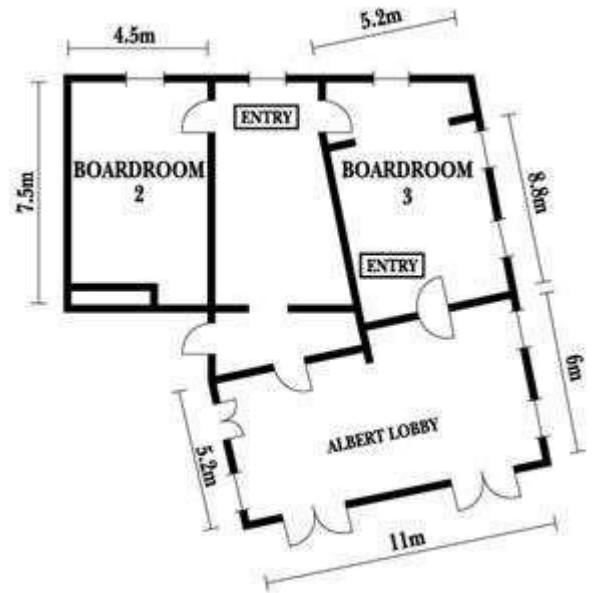

BOARDROOM 3

Room Details

Location: Level 2

Dimension: 8.8m x 5.2m
(45 sq mtrs)

Ceiling height: 3.8m

Natural light: Yes

Set up Styles & Maximum Capacities

Boardroom set up to maximum of 12 delegates