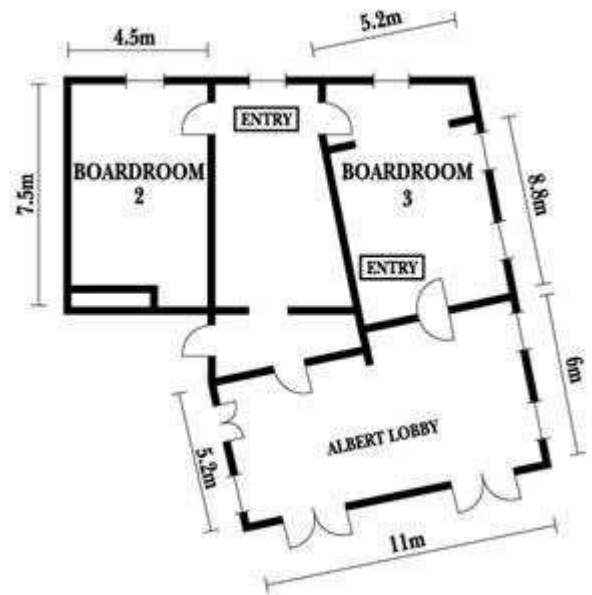

BOARDROOM 2

Room Details

Location: Level 2

Dimension: 7.2m x 4.5m
(33.75 sq mtrs)

Ceiling height: 3.8m

Natural light: Yes

Set up Styles & Maximum Capacities

Boardroom set up to maximum of 12 delegates